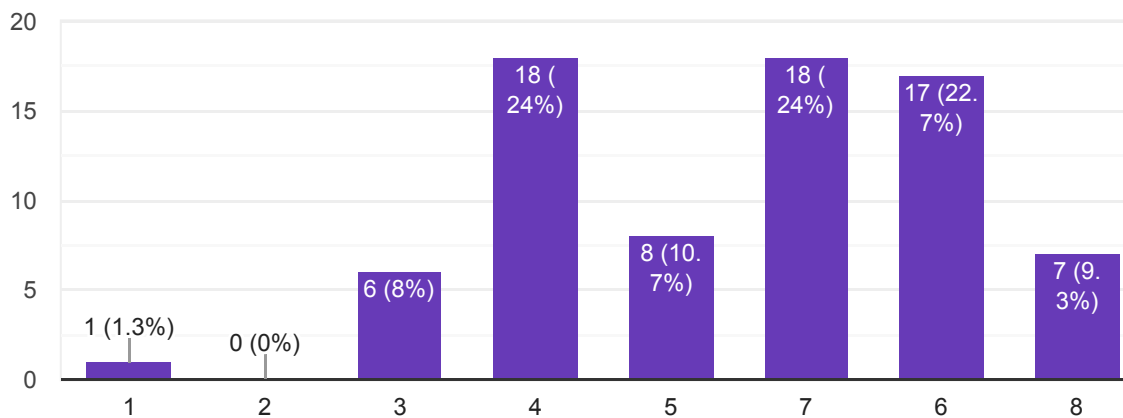

Satisfaction with the syllabus set by the University of Mumbai

75 responses

Is the lecture sequence given/provided by University of Mumbai well planned

75 responses

The course provided you with new knowledge and practices