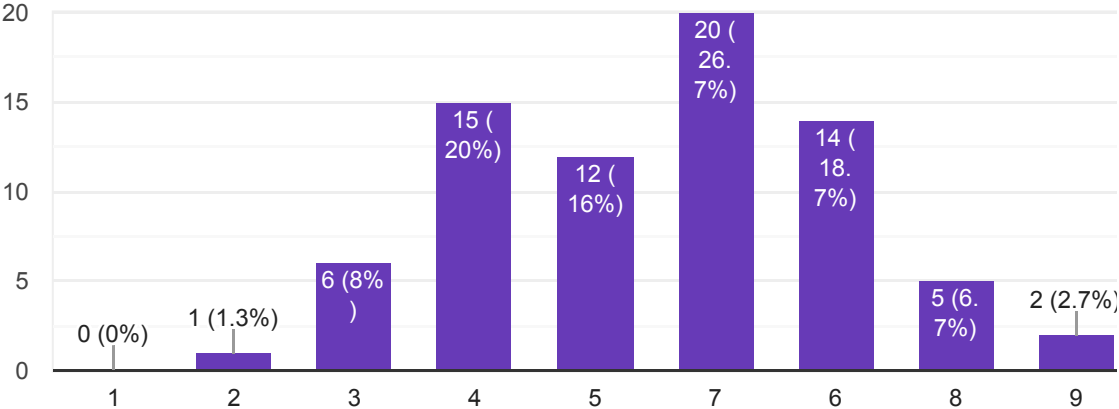

Satisfaction with the syllabus set by the University of Mumbai

75 responses

Is the lecture sequence given/provided by University of Mumbai well planned

75 responses

The course provided you with new knowledge and practices